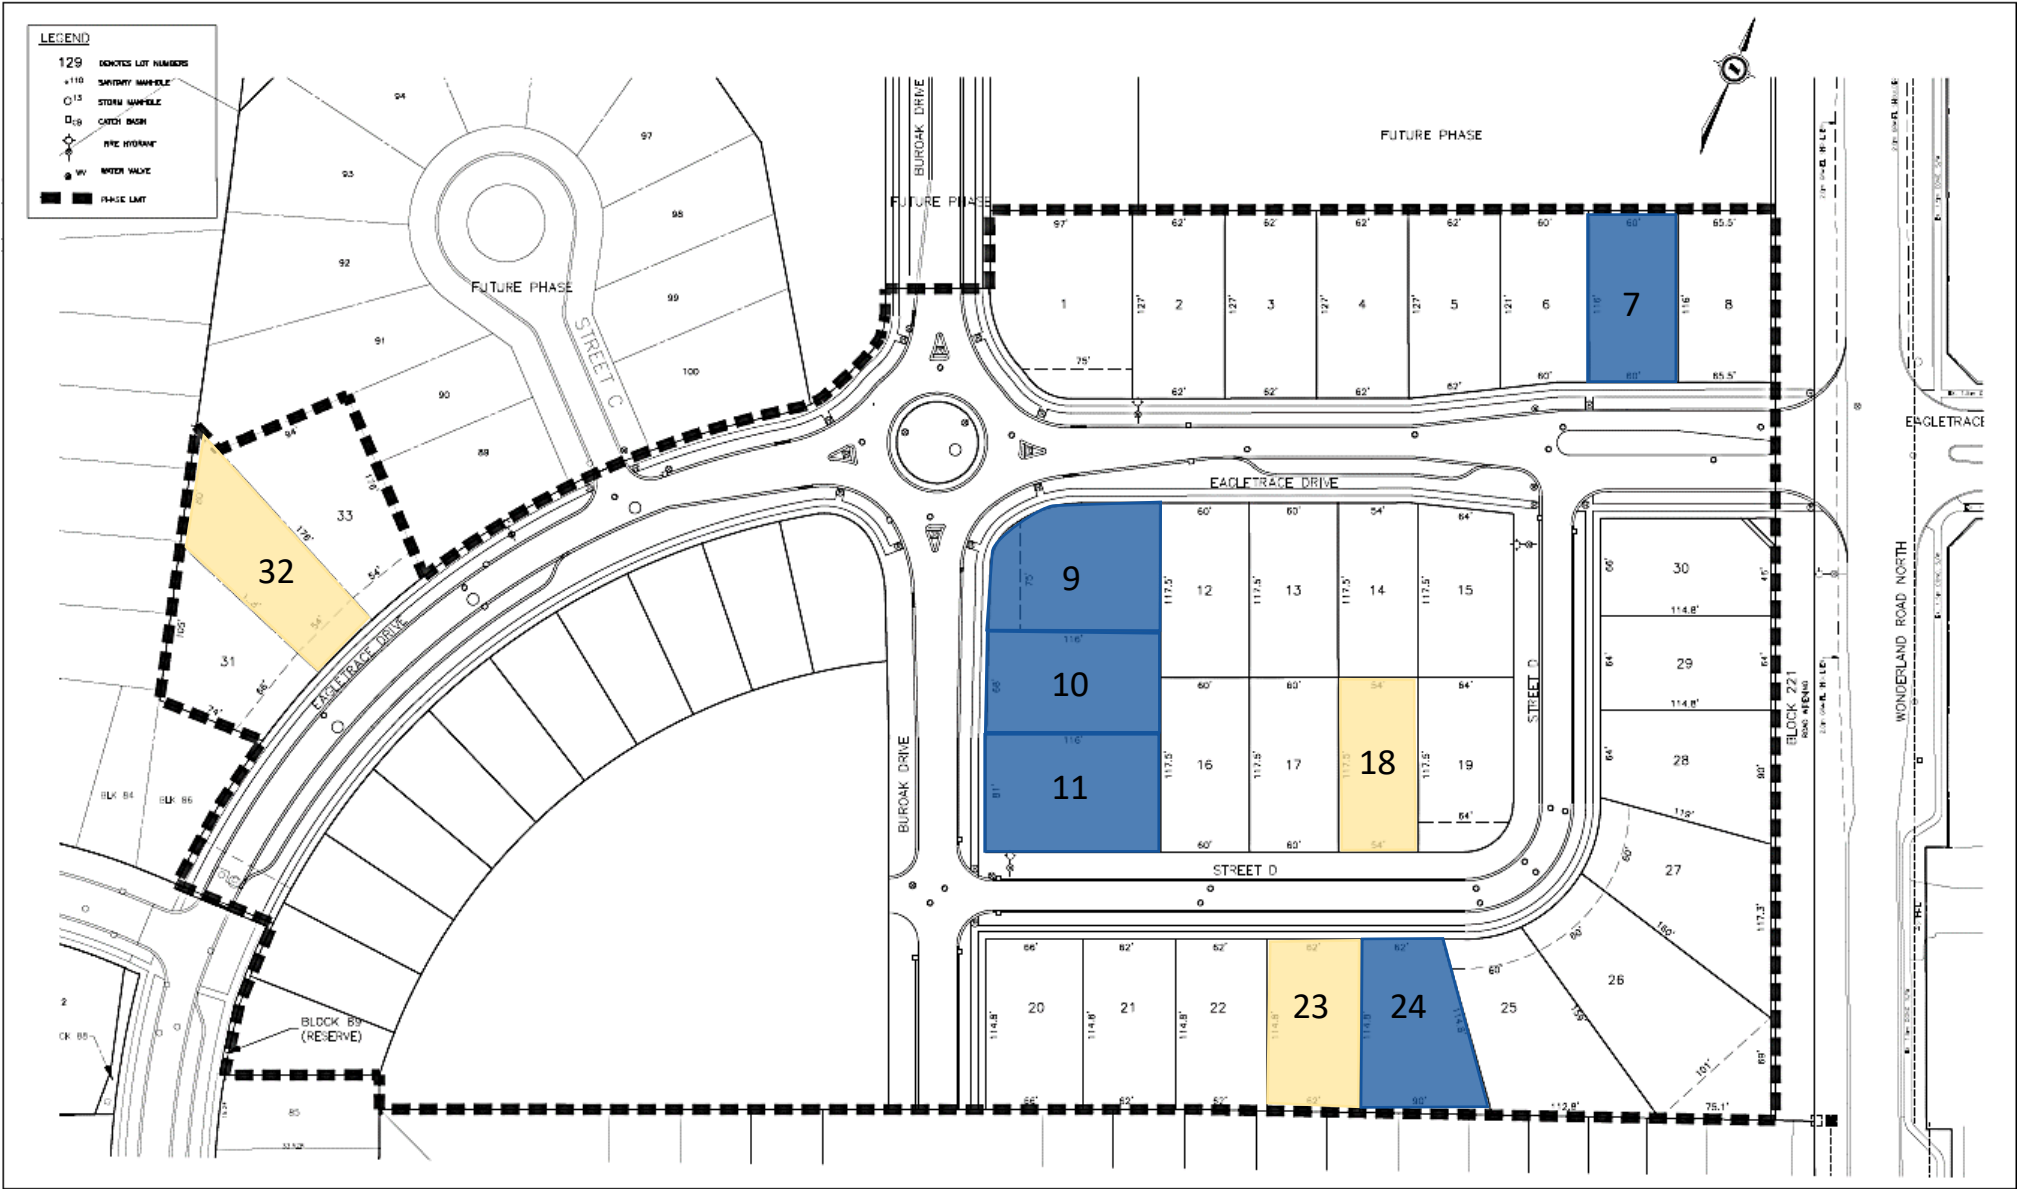

LEGEND

- 129 DEDICATED LOT NUMBERS
- 110 SANITARY MANHOLE
- 15 STORM MANHOLE
- 18 CATCH BASIN
- HYE HYDRANT
- WV WATER VALVE
- PHASE LIMIT

● AVAILABLE ● SOLD